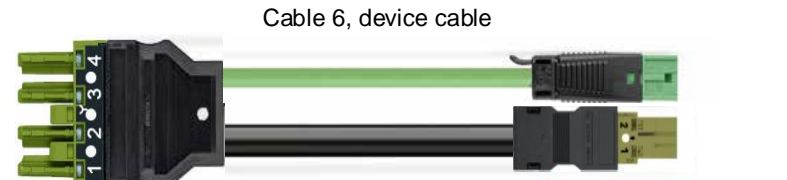

Item No.

- 3m 0771-0099/K000-0357 60417441
- 5m 0771-0099/K000-0358 60417443
- 8m 0771-0099/K000-0359 60417445
- 10m 0771-0099/K000-0360 60417447
- 15m 0771-0099/K000-0361 60417448

Cable 2, Splitter cable for 24V & bus

Wire assignment:

- 1 / G0 / - = blue
- 2 / G / + = brown
- 3 / KNX+ = red
- 4 / KNX- = black
- Raw cable:
H05Z1Z1-F 2x1mm²
BUS EIB Combi 1x2x0,8mm², halogen free

Item No.

- 1m 0771-0099/K000-0371 60420185
- 2m 0771-0099/K000-0372 60420186

Cable 3, Connection cable 24V

Wire assignment:

- 1 / G0 / - = blue
- 2 / G / + = brown
- 3 / = not connected
- 4 / = not connected
- Raw cable:
Raw cable: H05Z1Z1-F 2x1,5mm², halogen free

Item No.

- 2m 0771-0099/K000-0370 60420184

Cable 4, Connection cable 24V

Wire assignment:

- 1 / G0 = blue
- 2 / G+ = brown
- 3 = not connected
- 4 = not connected
- Raw cable: H05Z1Z1-F 2x1,5mm², halogen free

Item No.

- 1m 0771-0099/K000-xxxx
- 2m 0771-0099/K000-xxxx