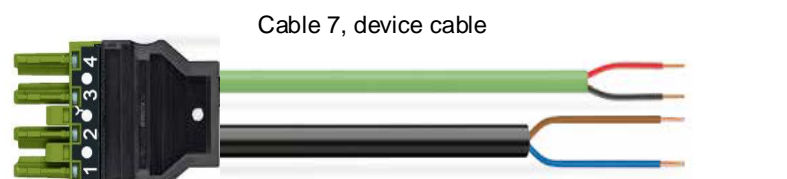

Cable 4, Connection cable 24V

Wire assignment:

- 1 / G0 = blue
- 2 / G+ = brown
- 3 = not connected
- 4 = not connected
- Raw cable: H05Z1Z1-F 2x1,5mm², halogen free

Item No.

- 1m 0771-0099/K000-xxxx
- 2m 0771-0099/K000-xxxx

Cable 6, device cable

Wire assignment:

- 1 / G0 / - = blue
- 2 / G / + = brown
- 3 / KNX+ = red
- 4 / KNX- = black
- Raw cable:
H05Z1Z1-F 2x1mm²
BUS EIB Combi 1x2x0,8mm², halogen free

Item No.

- 1m 0771-0099/K000-0369 60420183